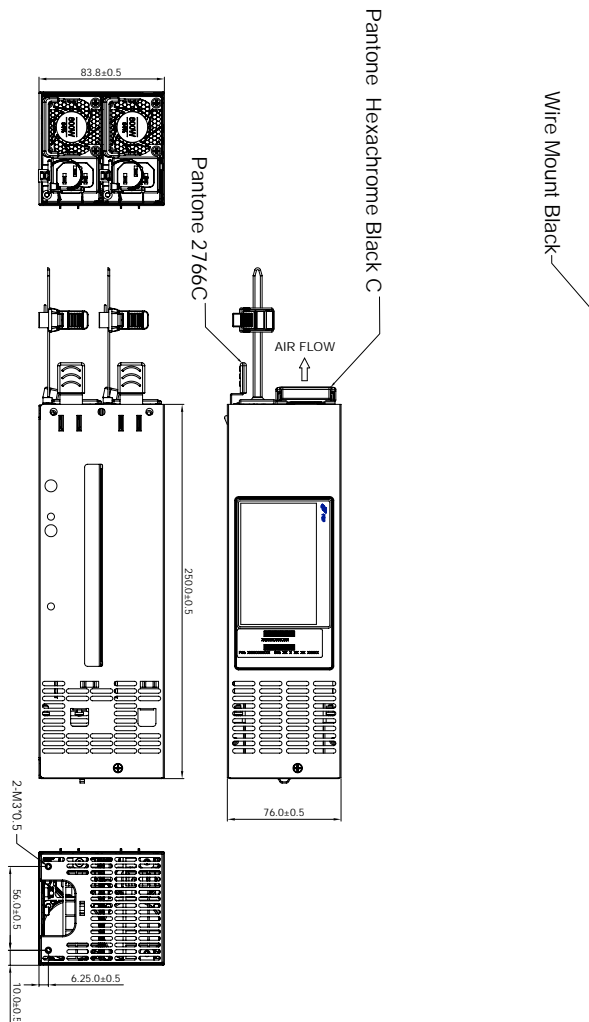

P/N.:9PR8000400

MODEL NO.:FSP800-50FS(STD0001)	TITLE:OUTLINE	SHEET:1OF1	REV:01
RD12	PE	CHECKED	DESIGN
			DRAWN
			Webb
			DATE
			NOV.23.2018