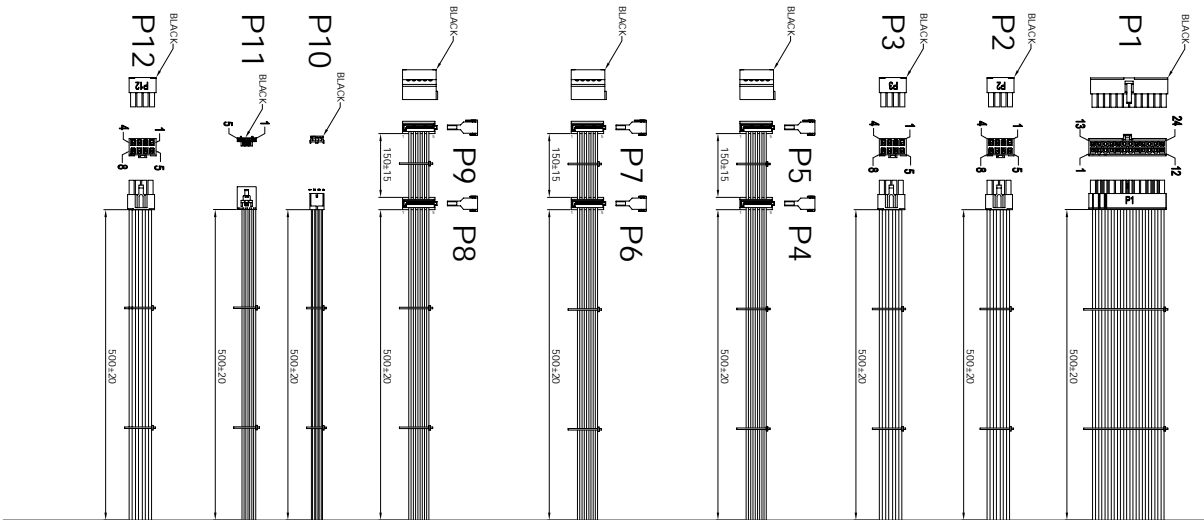

NOTE:
1. ALL THE LENGTH OF OUTPUT WIRES EXCLUDE HOUSING.

UNIT:mm